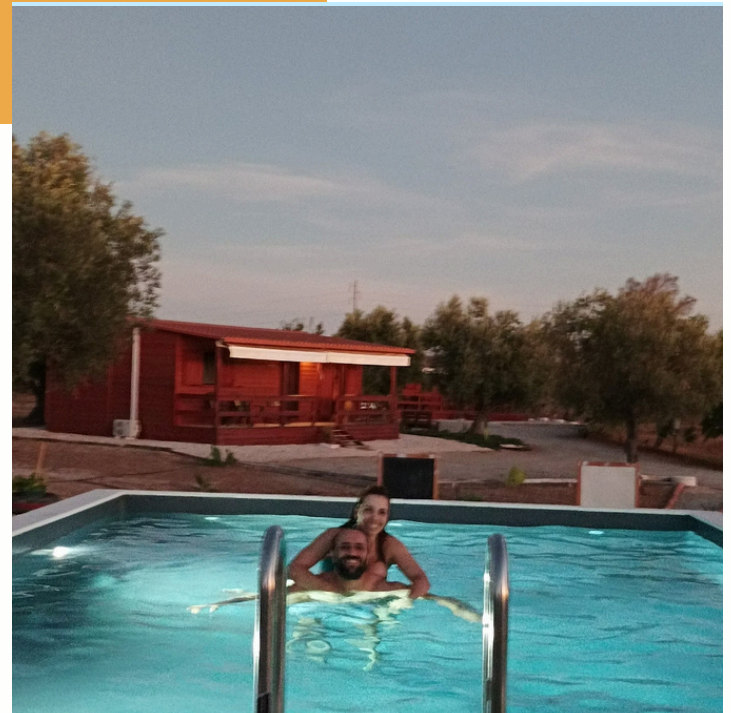

OUR SWIMMING-POOL

1,50M 4MX6M - MID MAY TO OCTOBER

Peaceful set

Relaxing

Refreshing

Unique Happy-Hour

Wonderful Sunset

Absolute Serenity

Ideal for Slowliving & Silence Lovers

Suitable for Adults & Teens