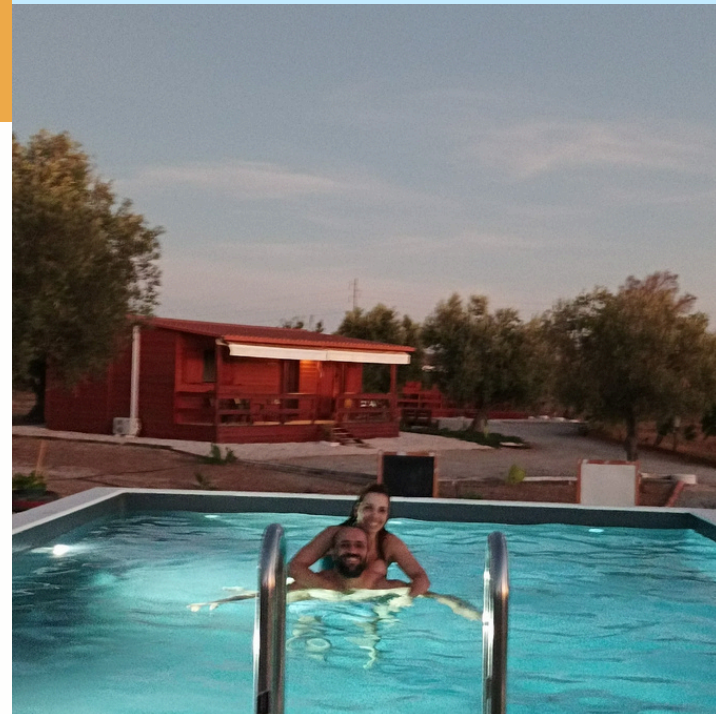

# OUR SWIMMING POOL

**1,50M 4MX6M** FROM MAY TO OCTOBER

**In a quiet spot**

**Relaxing**

**Refreshing**

**Unique Moments**

**Amazing Sunsets**

**Absolute Peacefulness**

**Ideal for the ones looking for Silence**

**Suitable for Adults & young Adult Swimmers**